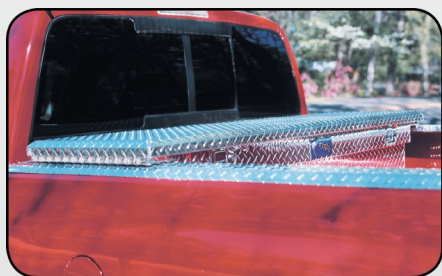

Single Lid TBS Series

Our Most Popular Boxes
Featuring Our Patented
Fully Foamed Lid And
Stainless Steel Locks For
Strength And Security

*Most popular design with
multiple sizes and shapes to
fit nearly every truck bed size.*

\$279.99

- Patented Fully Foamed Lid creates a rigid wall between outer aluminum layers to help prevent bending or warping
- Stainless Steel Lock Handles provide strength, security and rust-free product life—available in two unique designs:
 - Secure Lock Twist Handle provide oversized ring handle for easy full hand opening
 - Paddle Lock Lift Handle provides paddle design which lifts for easy finger opening
- Lid Opens 90° for easy loading and unloading of tools and equipment, available in two finishes:
 - Bright Aluminum Diamond Tread
 - Black Powder Coated Aluminum Diamond Tread